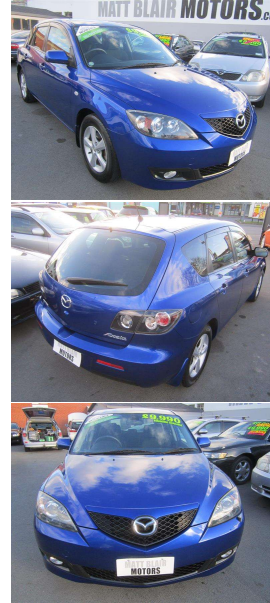

# 2006 Mazda Axela 1.5Ltr Sport Hatch

### Cash Price

Includes GST,  
Registration &  
Licensing

**\$8,990**

Finance may be  
available on this  
vehicle.  
Ask one of our  
friendly staff for  
more information.

Gain peace of mind  
with Mechanical  
Breakdown Insurance.  
Ask us how.

### Body

Hatchback

### Odometer

116,212 km