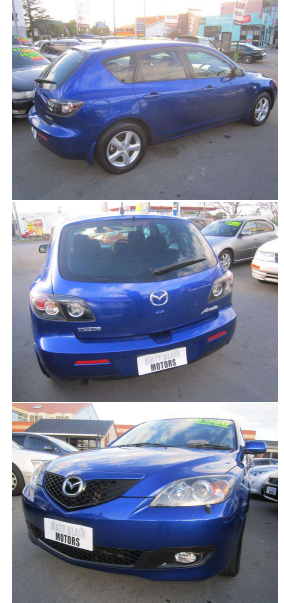

# 2006 Mazda Axela 1.5Ltr Sport Hatch

### Cash Price

Includes GST,  
Registration &  
Licensing

**\$8,990**

Finance may be  
available on this  
vehicle.  
Ask one of our  
friendly staff for  
more information.

Gain peace of mind  
with Mechanical  
Breakdown Insurance.  
Ask us how.

### Odometer

116,212 km